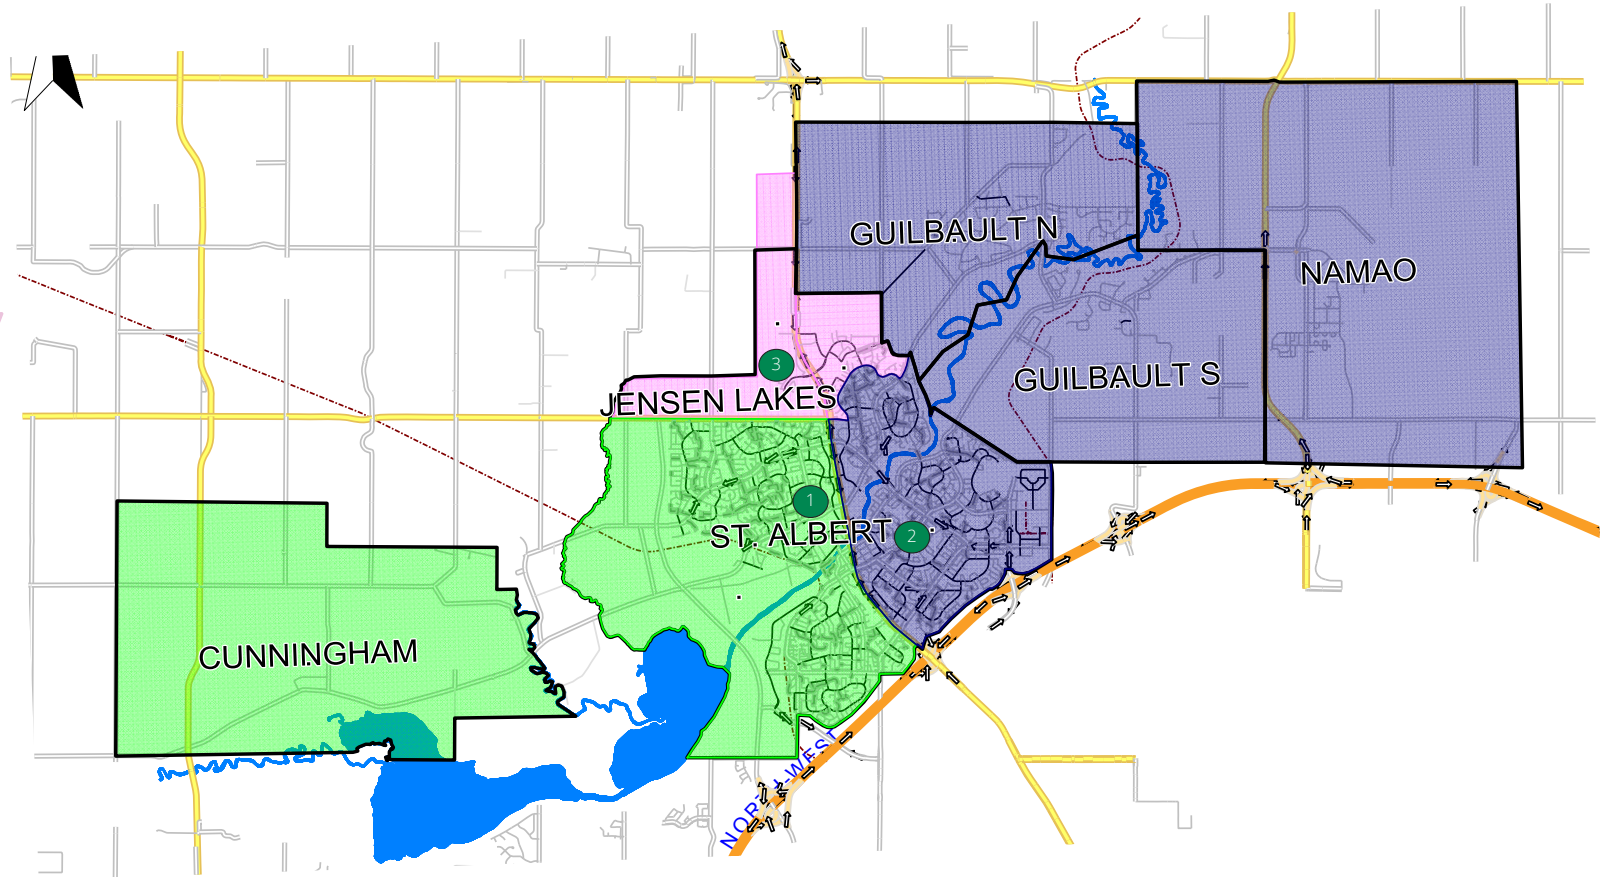

# St. Albert Schools Junior High English Approved Boundary

1. Vincent J. Maloney

2. Richard S. Fowler

3. Sister Alphonse Academy

## Junior High Boundaries & Attendance Areas (English)

No Change	New Areas Added	Boundary Area Changes
V. J. Maloney	Jensen Lakes to Sister Alphonse *Namao to R.S. Fowler	Erin Ridge North to Sister Alphonse (formerly Richard S. Fowler)