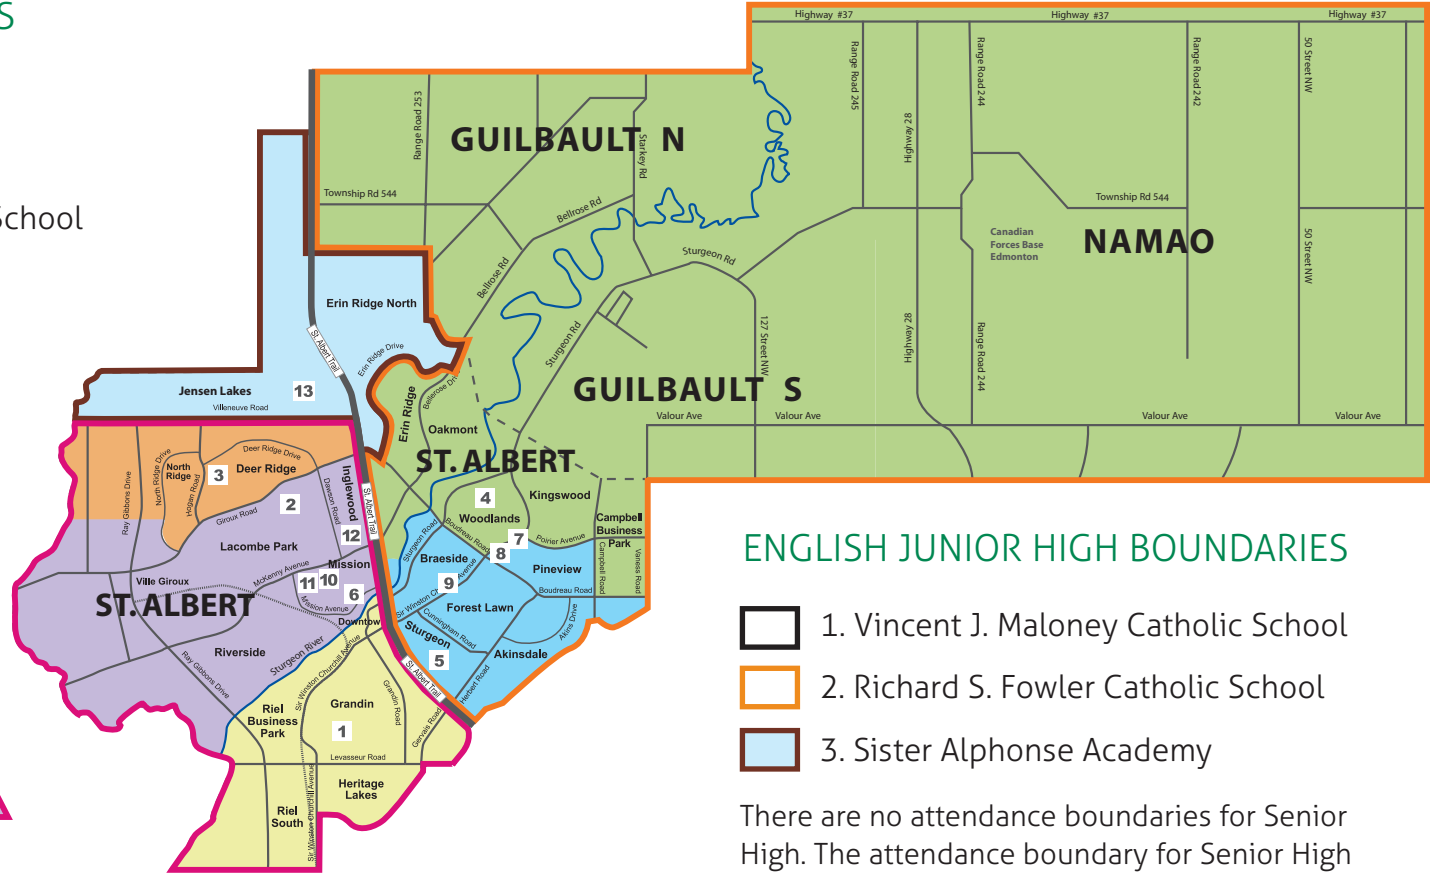

St. Albert School Attendance Areas English Elementary & Junior High

ENGLISH ELEMENTARY BOUNDARIES

- 1. Albert Lacombe Catholic School
- 2. Bertha Kennedy Catholic School
- 3. J.J. Nearing Catholic Elementary School
- 4. Neil M. Ross Catholic School
- 5. Vital Grandin Catholic School
- 6. Sister Alphonse Academy

ENGLISH JUNIOR HIGH BOUNDARIES

- 1. Vincent J. Maloney Catholic School
- 2. Richard S. Fowler Catholic School
- 3. Sister Alphonse Academy

There are no attendance boundaries for Senior High. The attendance boundary for Senior High includes all areas on the map.

SCHOOL LOCATIONS

- | | | | | | |
|----------------------------------|---|---------------------------------|---|--|--|
| 1 Albert Lacombe Catholic School | 3 J.J. Nearing Catholic Elementary School | 5 Vital Grandin Catholic School | 8 École Secondaire Sainte Marguerite d'Youville (No boundaries) | 10 Vincent J. Maloney Catholic Junior High School | 12 St. Gabriel High School (No boundaries) |
| 2 Bertha Kennedy Catholic School | 4 Neil M. Ross Catholic School | 6 École Father Jan | 9 Richard S. Fowler Catholic Junior High School | 11 St. Albert Catholic High School (No boundaries) | 13 Sister Alphonse Academy |
| | | 7 École Marie Poburan | | | |