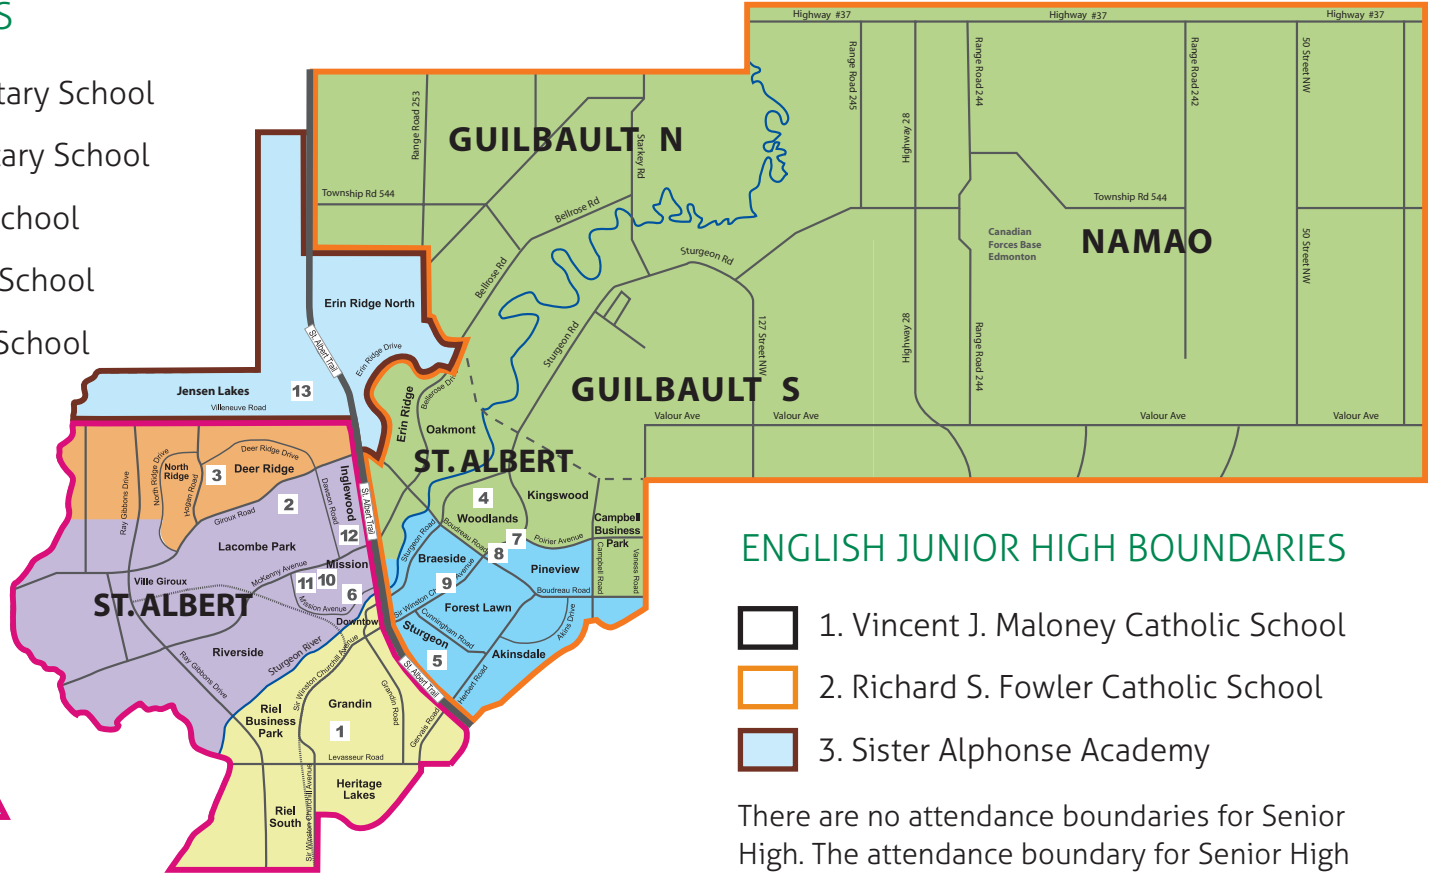

St. Albert School Attendance Areas English Elementary & Junior High

ENGLISH ELEMENTARY BOUNDARIES

- 1. Albert Lacombe Catholic Elementary School
- 2. Bertha Kennedy Catholic Elementary School
- 3. J.J. Nearing Catholic Elementary School
- 4. Neil M. Ross Catholic Elementary School
- 5. Holy Family Catholic Elementary School
- 6. Sister Alphonse Academy

ENGLISH JUNIOR HIGH BOUNDARIES

- 1. Vincent J. Maloney Catholic School
- 2. Richard S. Fowler Catholic School
- 3. Sister Alphonse Academy

There are no attendance boundaries for Senior High. The attendance boundary for Senior High includes all areas on the map.

SCHOOL LOCATIONS

- | | | | | | |
|----------------------------------|---|-----------------------------------|---|--|--|
| 1 Albert Lacombe Catholic School | 3 J.J. Nearing Catholic Elementary School | 5 Holy Family Catholic Elementary | 8 École Secondaire Sainte Marguerite d'Youville (No boundaries) | 10 Vincent J. Maloney Catholic Junior High School | 12 St. Gabriel High School (No boundaries) |
| 2 Bertha Kennedy Catholic School | 4 Neil M. Ross Catholic School | 6 École Father Jan | 9 Richard S. Fowler Catholic Junior High School | 11 St. Albert Catholic High School (No boundaries) | 13 Sister Alphonse Academy |
| | | 7 École Marie Poburan | | | |