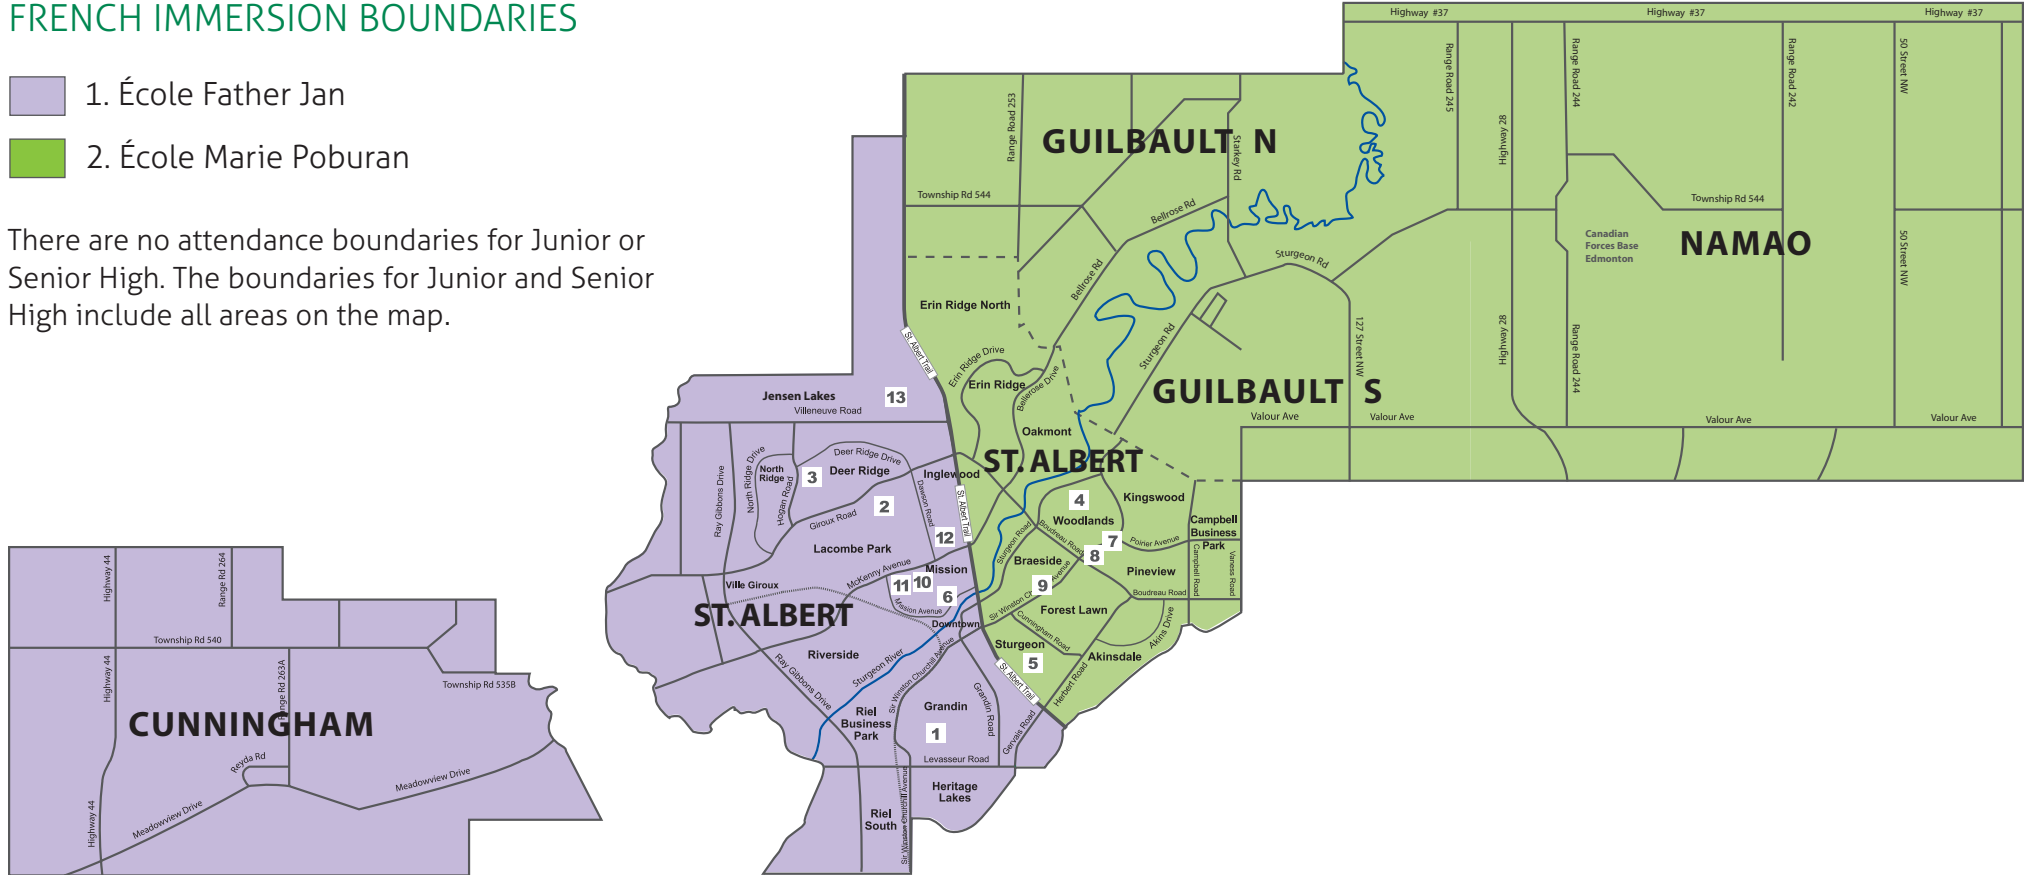

# St. Albert School Attendance Areas French Immersion

## FRENCH IMMERSION BOUNDARIES

- 1. École Father Jan
- 2. École Marie Poburan

There are no attendance boundaries for Junior or Senior High. The boundaries for Junior and Senior High include all areas on the map.