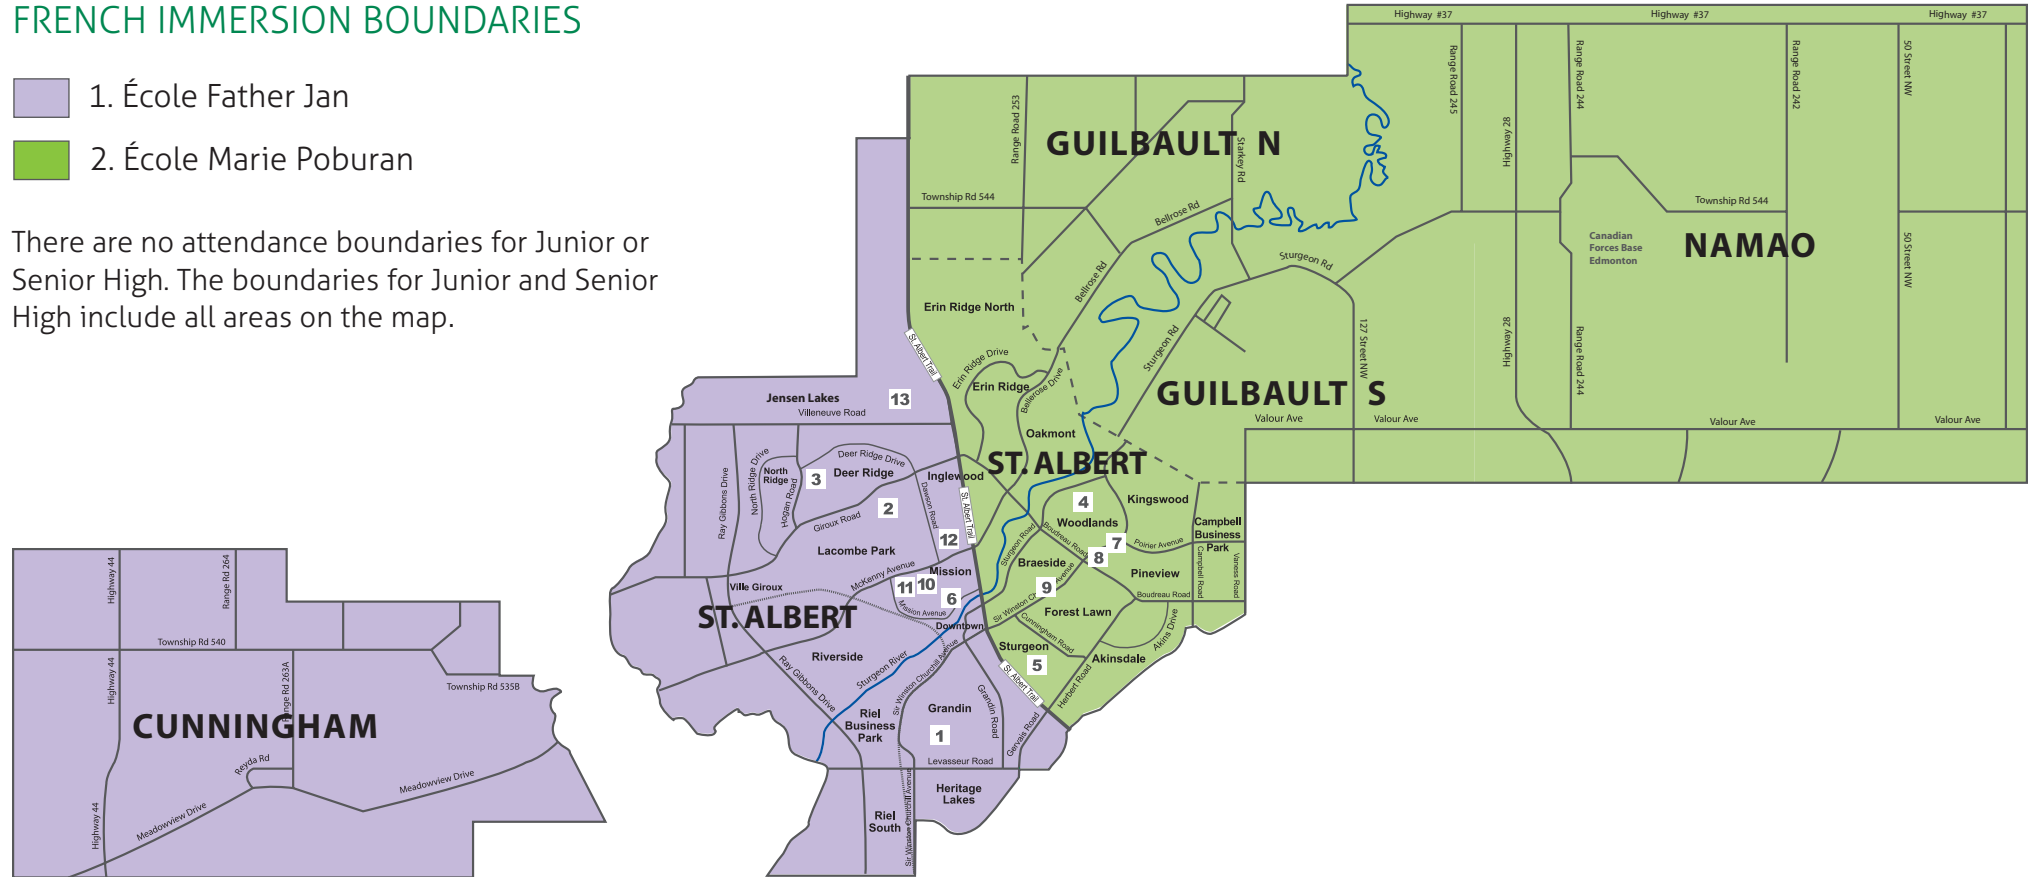

St. Albert School Attendance Areas French Immersion

FRENCH IMMERSION BOUNDARIES

- 1. École Father Jan
- 2. École Marie Poburan

There are no attendance boundaries for Junior or Senior High. The boundaries for Junior and Senior High include all areas on the map.

SCHOOL LOCATIONS

- | | | | | | |
|---|--|---|---|--|---|
| <p>1 Albert Lacombe Catholic School</p> <p>2 Bertha Kennedy Catholic School</p> | <p>3 J.J. Nearing Catholic Elementary School</p> <p>4 Neil M. Ross Catholic School</p> | <p>5 Holy Family Catholic Elementary School</p> <p>6 École Father Jan</p> <p>7 École Marie Poburan</p> | <p>8 École Secondaire Sainte Marguerite d'Youville (No boundaries)</p> <p>9 Richard S. Fowler Catholic Junior High School</p> | <p>10 Vincent J. Maloney Catholic Junior High School</p> <p>11 St. Albert Catholic High School (No boundaries)</p> | <p>12 St. Gabriel High School (No boundaries)</p> <p>13 Sister Alphonse Academy</p> |
|---|--|---|---|--|---|