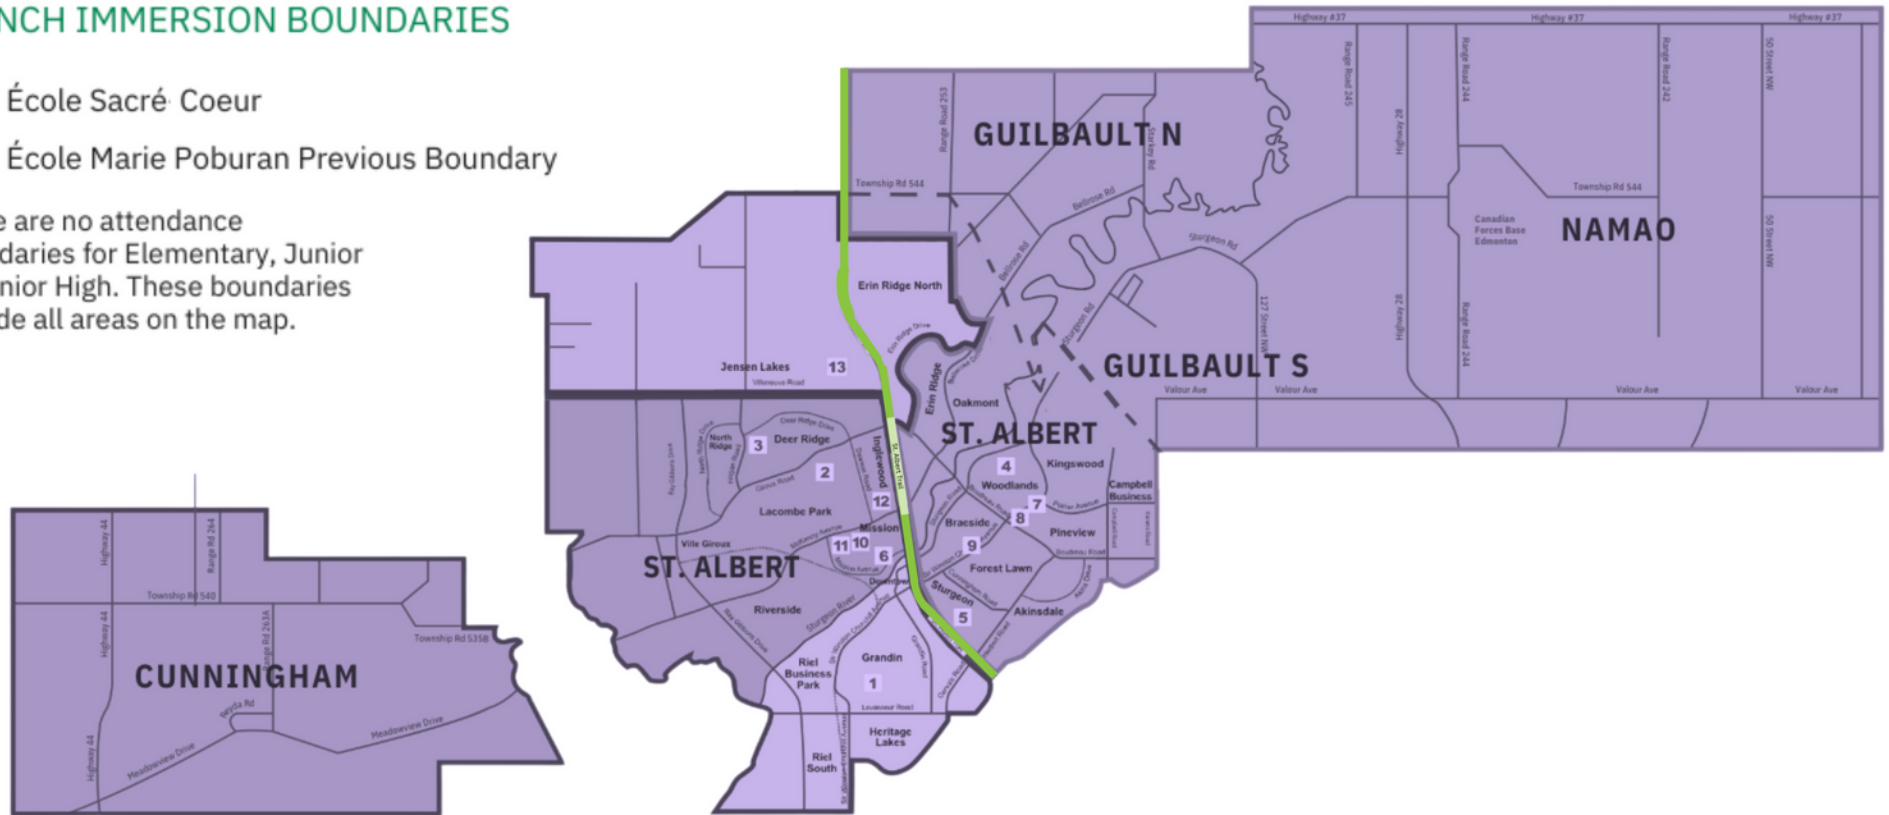

# St. Albert School Attendance Areas

## French Immersion effective 2023-2024

### FRENCH IMMERSION BOUNDARIES

- École Sacré Coeur
- École Marie Poburan Previous Boundary

There are no attendance boundaries for Elementary, Junior or Senior High. These boundaries include all areas on the map.