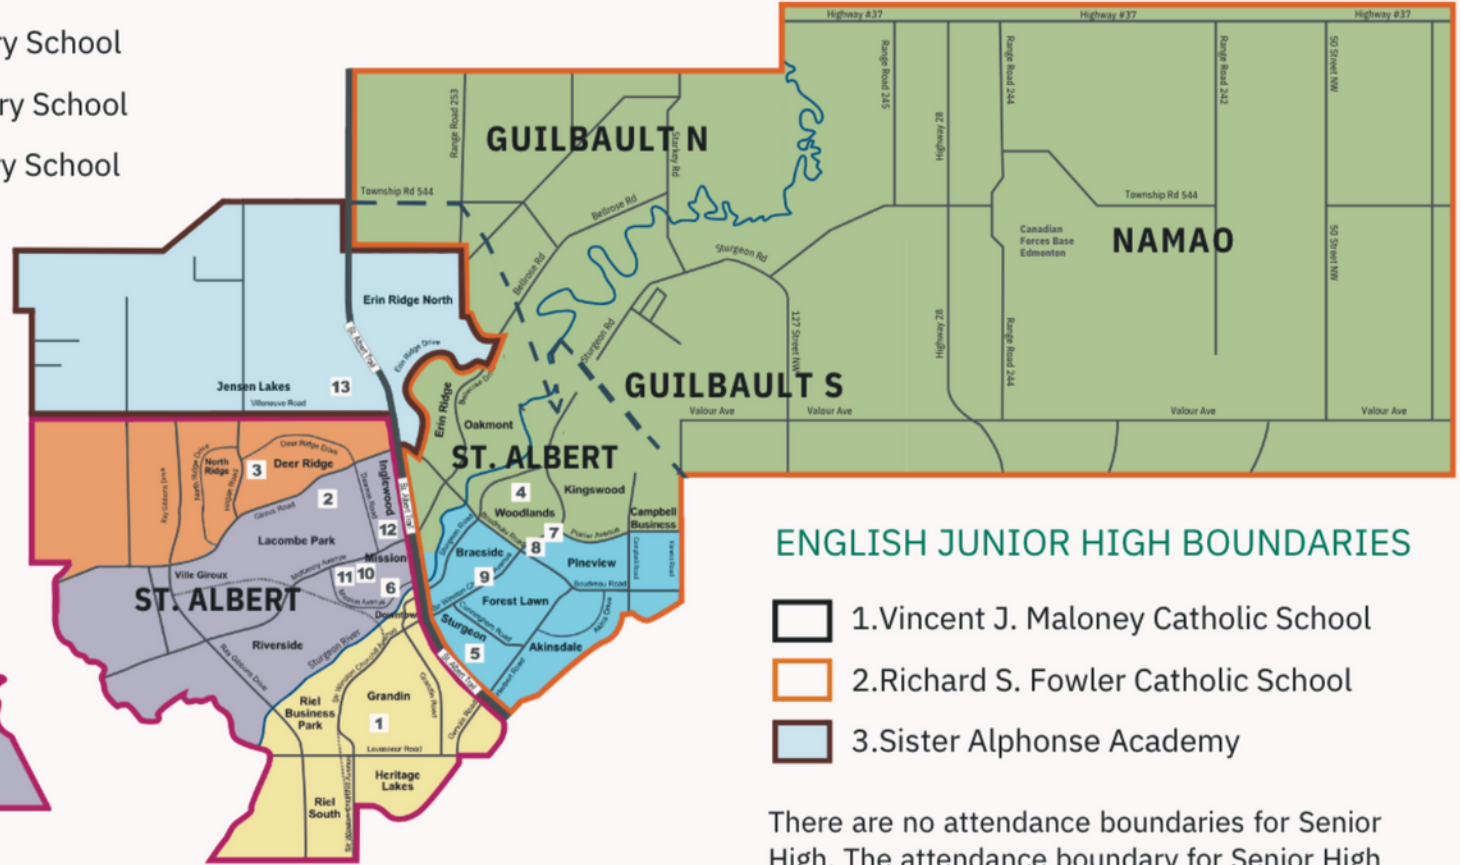

# St. Albert School Attendance Areas English Elementary & Junior High

- 1. Albert Lacombe Catholic Elementary School
- 2. Bertha Kennedy Catholic Elementary School
- 3. J.J. Nearing Catholic Elementary School
- 4. Neil M. Ross Catholic Elementary School
- 5. Holy Family Catholic Elementary School
- 6. Sister Alphonse Academy
- Urban Boundary Line

## ENGLISH JUNIOR HIGH BOUNDARIES

- 1. Vincent J. Maloney Catholic School
- 2. Richard S. Fowler Catholic School
- 3. Sister Alphonse Academy

There are no attendance boundaries for Senior High. The attendance boundary for Senior High includes all areas on the map.